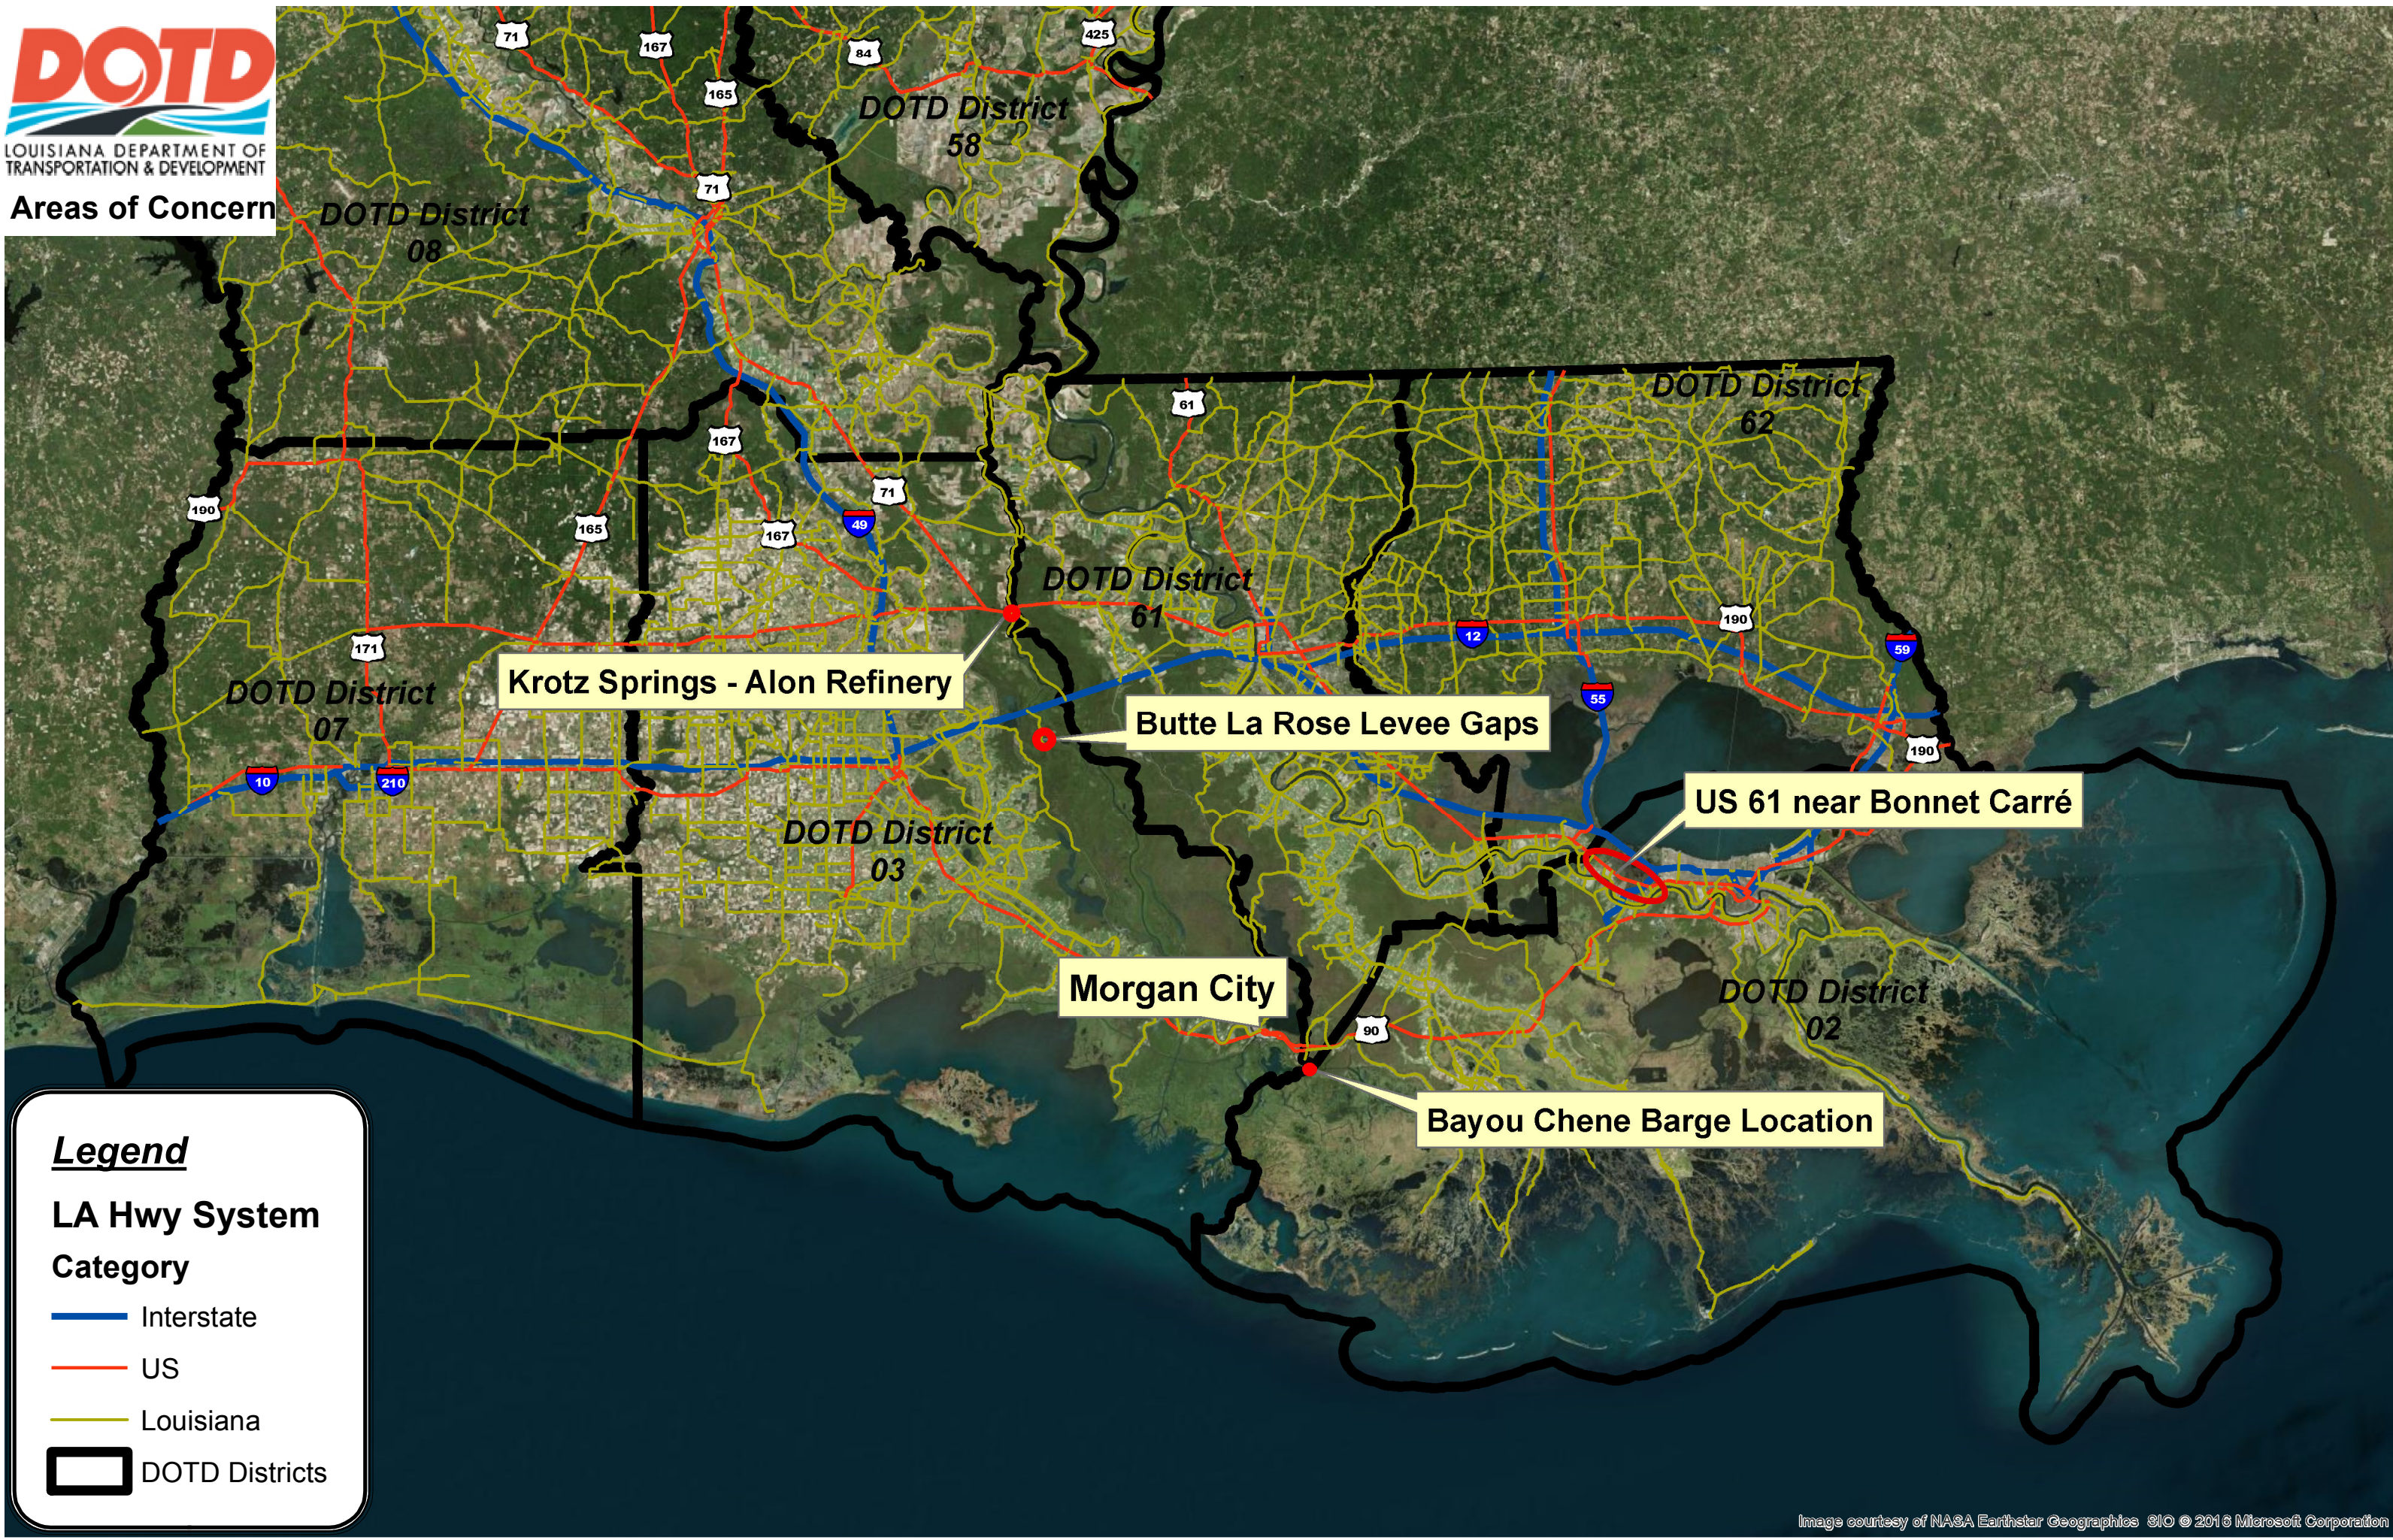

Areas of Concern

Krotz Springs - Alon Refinery

Butte La Rose Levee Gaps

US 61 near Bonnet Carré

Morgan City

Bayou Chene Barge Location

Legend

**LA Hwy System
Category**

- Interstate
- US
- Louisiana

DOTD Districts