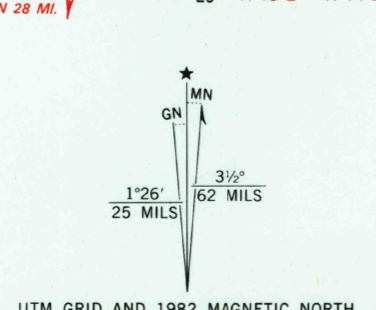

CONTOUR INTERVAL 10 FEET
DOTTED LINES REPRESENT 5-FOOT CONTOURS
NATIONAL GEODETIC VERTICAL DATUM OF 1929
THIS MAP COMPLIES WITH NATIONAL MAP ACCURACY STANDARDS
FOR SALE BY U. S. GEOLOGICAL SURVEY, DENVER, COLORADO 80225, OR RESTON, VIRGINIA 22092
AND STATE OF LOUISIANA, DEPARTMENT OF PUBLIC WORKS, BATON ROUGE, LOUISIANA 70804
A FOLDER DESCRIBING TOPOGRAPHIC MAPS AND SYMBOLS IS AVAILABLE ON REQUEST

ROAD CLASSIFICATION

Primary highway, hard surface	Light-duty road, hard or improved surface
Secondary highway, hard surface	Unimproved road

Legend for routes: Interstate Route, U. S. Route, State Route

USGS AND HISTORICAL MAP ARCHIVES
NOV 26 1996
REC'D FILE COPY

BOGALUSA EAST, LA.-MISS.
SE/4 BOGALUSA 15' QUADRANGLE
N3045-W8945/7.5
1982
DMA 8045 IV SE-SERIES V885