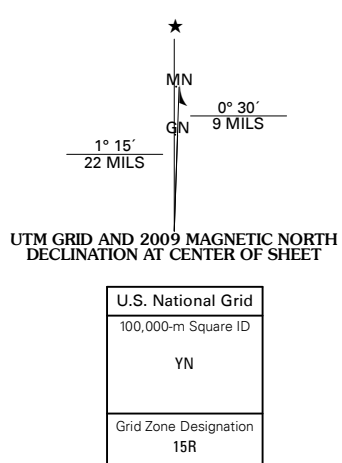

QUADRANGLE LOCATION

Monteget	Lake Bully Camp	Golden Meadow
Lake Tambour	Lake Felicite	Bay Courant
Lake La Grasse	Jacks Bay	Pelican Pass

ADJOINING 7.5' QUADRANGLES
LA 2990-132

LAKE FELICITY, LA
2009